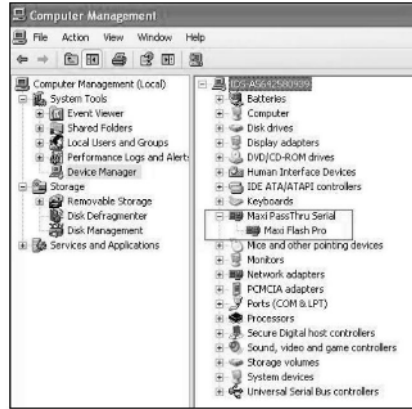

Next [].

Next [].

4.

Install []

MS-DOS,

MS-DOS

5. Pass-Thru USB-
6. Install the software automatically (Recommended) [Next [Windows ()].
7. MaxiFlash Pro, Install [].
8. MaxiFlash Pro Maxi Pass Thru Serial Maxi Flash Pro (. 3.1).