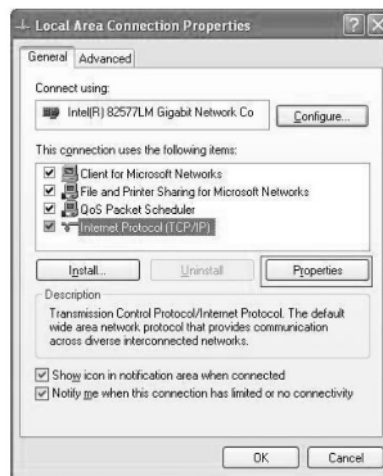

Next [].

Next [].

4.

Install []

MS-DOS,

MS-DOS

5. Pass-Thru USB-
6. Install the software automatically (Recommended) [Next [Windows ()].
7. MaxiFlash Pro, Install [].
8. MaxiFlash Pro Maxi Pass Thru Serial Maxi Flash Pro (. 3.1).

3.1

3.2

MaxiFlash Pro
Pass-Thru

3.2.1

Ethernet

Pass-Thru

1. Pass-Thru Ethernet,
2. My Network Places [] Properties
3. [] Local Area Connection [] Properties []
4. Local Area Connection Properties [] Internet Protocol (TCP/IP) Properties [] (TCP/IP),