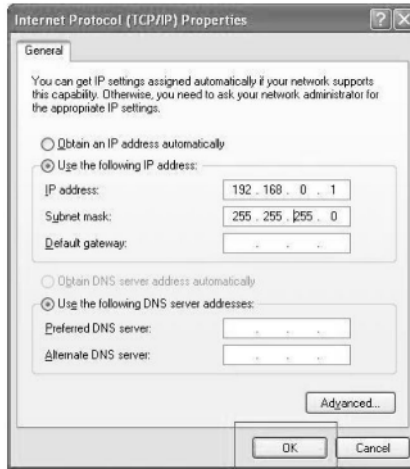

5. Internet Protocol (TCP/IP) Properties [:
(TCP/IP)]. Use the following IP address
[IP-] IP- (IP-
3.3), OK.
IP-

3.3

6. (3.2.2. MaxiFlash
).

1. Pass-Thru Ethernet,
2. MaxiFlash Pro IP-
, DHCP.